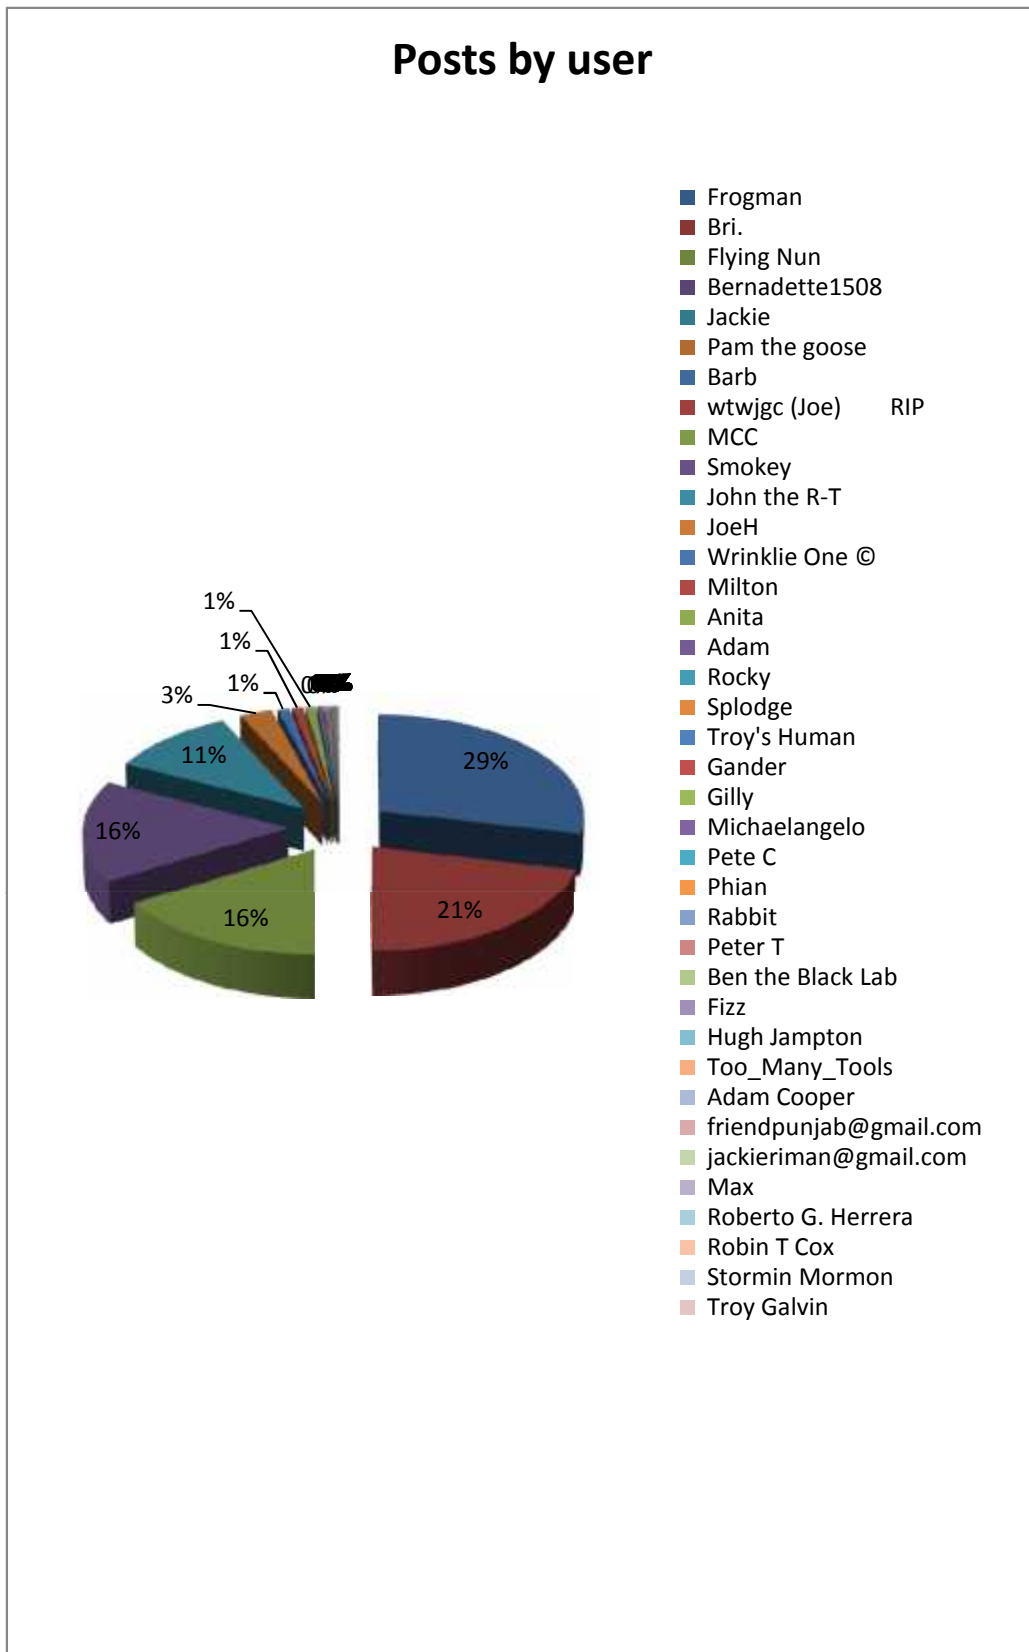

50	40tude_Dialog/2.0.15.84 ...	1	2,254	0	0.00%
51	40tude_Dialog/2.0.15.41 ...	1	1,921	0	0.00%
52	40tude_Dialog/2.0.15.84 ...	1	1,914	0	0.00%
53	40tude_Dialog/2.0.15.41 ...	1	1,900	0	0.00%
54	40tude_Dialog/2.0.15.84 ...	1	1,828	0	0.00%
55	40tude_Dialog/2.0.15.84 ...	1	1,804	0	0.00%
56	40tude_Dialog/2.0.15.84 ...	1	1,774	0	0.00%
57	40tude_Dialog/2.0.15.41 ...	1	1,726	0	0.00%
58	40tude_Dialog/2.0.15.84 ...	1	1,696	0	0.00%
59	40tude_Dialog/2.0.15.84 ...	1	1,684	0	0.00%
60	40tude_Dialog/2.0.15.41 ...	1	1,598	0	0.00%
61	40tude_Dialog/2.0.15.41 ...	1	1,553	0	0.00%
62	40tude_Dialog/2.0.15.41 ...	1	1,544	0	0.00%
63	Mozilla/5.0 (Windows NT ...	1	1,529	0	0.00%
64	40tude_Dialog/2.0.15.41 ...	1	1,525	0	0.00%
65	40tude_Dialog/2.0.15.41 ...	1	1,462	0	0.00%
66	40tude_Dialog/2.0.15.41 ...	1	1,434	0	0.00%
67	40tude_Dialog/2.0.15.41 ...	1	1,419	0	0.00%
68	40tude_Dialog/2.0.15.41 ...	1	1,413	0	0.00%
69	40tude_Dialog/2.0.15.84 ...	1	1,359	0	0.00%
70	40tude_Dialog/2.0.15.41 ...	1	1,310	0	0.00%
71	40tude_Dialog/2.0.15.41 ...	1	1,174	0	0.00%
72	PiaoHong Usenet NewsRead ...	1	902	0	0.00%

***** Most used Newsreaders (summary) *****

Total found messages : 20929

num	Newsreader	Nb Msg	size	or.	%
1	40tude_Dialog	10,830	17,267,577	574	51.75%
2	Mozilla	4,049	10,071,547	53	19.35%
3	Microsoft Outlook Express	3,497	6,282,916	176	16.71%
4	Microsoft Windows Mail	2,184	5,573,625	69	10.44%
5	NewsTap	302	546,184	19	1.44%
6	XanaNews	18	35,175	0	0.09%
7	MicroPlanet-Gravity	10	22,030	0	0.05%
8	PiaoHong Usenet NewsReaders	9	9,752	2	0.04%
9	Groundhog Newsreader fo ...	7	8,973	1	0.03%
10	MesNews	7	9,740	0	0.03%
11	PiaoHong NewsGroups Reader	5	3,556	2	0.02%
12	Other	4	10,072	4	0.02%
13	Microsoft Windows Live Mail	4	7,592	2	0.02%
14	G2	3	10,208	3	0.01%

***** Summary results *****

Total found messages : 20930 for 365 days

New threads : 905

Total replies : 20025

Total modified threads : 909

Total size : 39860930 bytes (38,926.69 KB)

Total lines : 420158 lines

Total users : 38

Average number of messages by user : 550.79

Average size of messages by user : 1,048,971.84 bytes (102,438.66 KB)

Average number of lines by user : 11,056.79

In memory of our good friend Joe Court (wtwjgc) who sadly passed away this year.