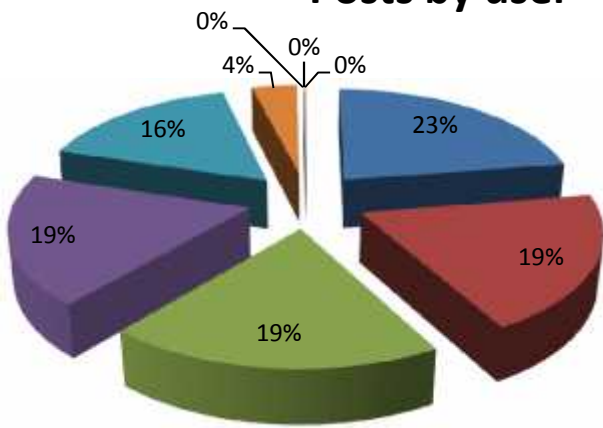

78	Well done girls!!!	1	1,085	1	0.08%
79	Is Mother Nature ...	1	1,031	1	0.08%
80	How a bowl should ...	1	945	1	0.08%
81	Go kitty go!!!	1	899	1	0.08%

***** Most used Newsreaders *****

num	Newsreader	Nb Msg	size	or.	%
1	40tude_Dialog/2. ...	343	505,803	9	25.91%
2	Mozilla/5.0 (Win ...	258	468,512	7	19.49%
3	Microsoft Outloo ...	254	455,405	14	19.18%
4	40tude_Dialog/2. ...	243	347,586	37	18.35%
5	Microsoft Window ...	150	375,458	7	11.33%
6	Mozilla/5.0 (Win ...	65	157,396	3	4.91%
7	PiaoHong.Usenet. ...	4	5,006	0	0.30%
8	NewsTap/4.0.1 (i ...	3	3,211	0	0.23%
9	40tude_Dialog/2. ...	2	2,847	0	0.15%
10	Others	1	5,700	1	0.08%
11	XanaNews/1.19.1.320	1	1,520	0	0.08%

***** Most used Newsreaders (summary) *****

num	Newsreader	Nb Msg	size	or.	%
1	40tude_Dialog	588	856,236	46	44.41%
2	Mozilla	323	625,908	10	24.40%
3	Microsoft Outloo ...	254	455,405	14	19.18%
4	Microsoft Window ...	150	375,458	7	11.33%
5	PiaoHong.Usenet. ...	4	5,006	0	0.30%
6	NewsTap	3	3,211	0	0.23%
7	Others	1	5,700	1	0.08%
8	XanaNews	1	1,520	0	0.08%

***** Summary results *****

Total found messages : 1324 for 30 days

New threads : 78

Total replies : 1246

Total modified threads : 81

Total size : 2328444 bytes (2,273.87 KB)

Total lines : 26497 lines

Total users : 9

Average number of messages by user : 147.11

Average size of messages by user : 25,871.6 bytes (252.65 KB)

Average number of lines by user : 2,944.11

Posts by user

- Bri.
- Bernadette
- Flying Nũñ 2°15
- Frogman
- Jackie
- BunnyHare
- It Takes A Village
- Bri
- Smokey