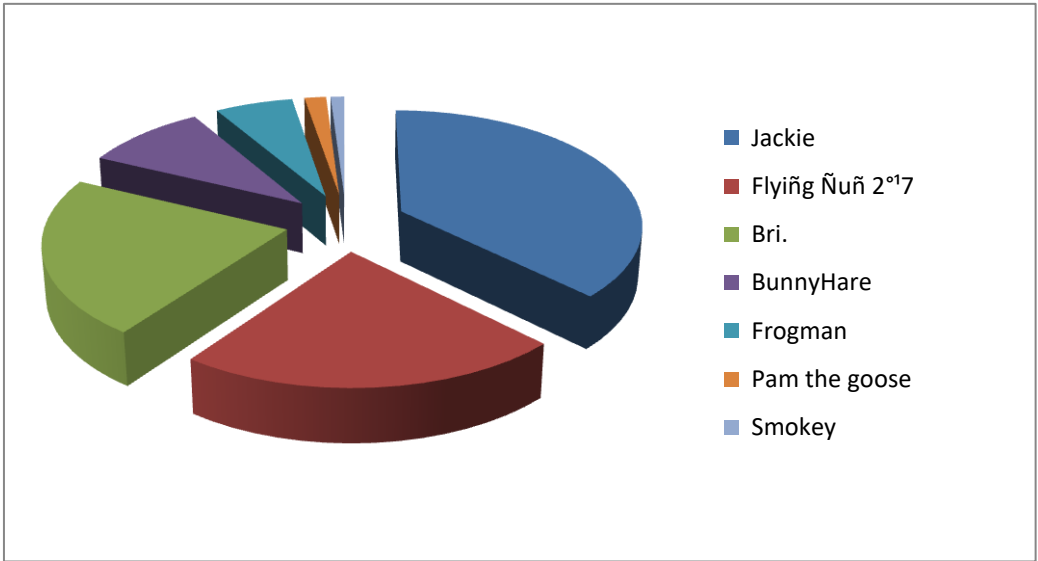

32	Thoughts for Lora please!	6	8,476	1	1.31%
33	Thunderird update available	6	7,205	1	1.31%
34	GMT Saturday 18th November 2017	5	8,245	1	1.09%
35	good news	4	7,109	1	0.88%
36	GMT Friday 17.11.17	4	5,914	1	0.88%
37	Just a quick catch up	4	4,972	1	0.88%
38	October statistics	4	4,619	1	0.88%
39	Good afternoon	3	4,351	1	0.66%
40	Evening all,	3	3,597	1	0.66%
41	Winter fuel payment	3	3,423	1	0.66%
42	Firefox update to QUANTUM	3	2,937	1	0.66%
43	Does price really reflect t ...	2	4,183	1	0.44%
44	Good afternoon	1	1,801	1	0.22%
45	Night night!!	1	1,458	1	0.22%
46	Firefox update for XP users	1	906	1	0.22%

***** Most used Newsreaders *****

Total found messages : 457

num	Newsreader	Nb Msg	size	or.	%
1	Mozilla/5.0 (Windows NT 6. ...	136	292,681	10	29.76%
2	40tude_Dialog/2.0.15.84	111	141,192	6	24.29%
3	Microsoft Outlook Express ...	96	177,495	5	21.01%
4	Mozilla/5.0 (Windows NT 10 ...	39	73,193	4	8.53%
5	40tude_Dialog/2.0.15.1 Ham ...	37	46,173	19	8.10%
6	40tude_Dialog/2.0.15.1	24	31,684	2	5.25%
7	Mozilla/5.0 (Windows NT 5. ...	8	12,811	0	1.75%
8	NewsTap/5.3.1 (iPhone/iPod ...	3	3,744	0	0.66%
9	Mozilla/5.0 (Macintosh; In ...	1	1,666	0	0.22%
10	Mozilla/5.0 (Macintosh; In ...	1	1,542	0	0.22%
11	NewsTap/5.2.6 (iPad)	1	1,094	0	0.22%

***** Most used Newsreaders (summary) *****

Total found messages : 457

num	Newsreader	Nb Msg	size	or.	%
1	Mozilla	185	381,893	14	40.48%
2	40tude_Dialog	172	219,049	27	37.64%
3	Microsoft Outlook Express	96	177,495	5	21.01%
4	NewsTap	4	4,838	0	0.88%

***** Summary results *****

Total found messages : 457 for 30 days

New threads : 46

Total replies : 411

Total modified threads : 46

Total size : 783275 bytes (764.92 KB)

Total lines : 8071 lines

Total users : 7

Average number of messages by user : 65.29

Average size of messages by user : 111,896.43 bytes (95.61 KB)

Average number of lines by user : 1,153.00

End of report.